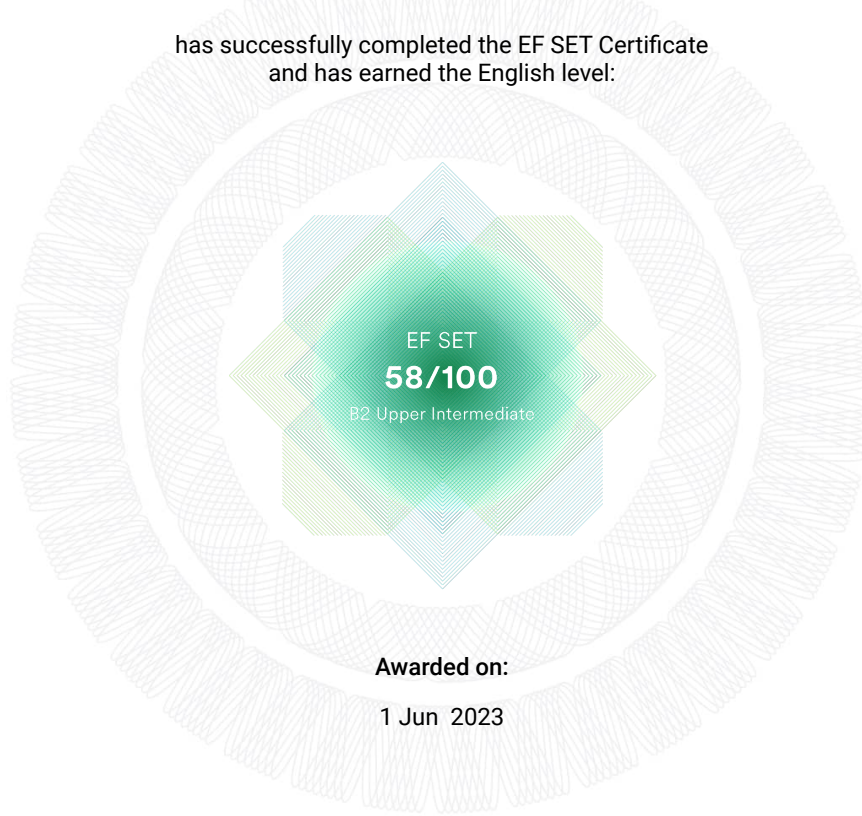

This is to certify that

suman kumar phuyal

has successfully completed the EF SET Certificate
and has earned the English level:

Awarded on:

1 Jun 2023

Understanding the results

EF SET	1-30	31-40	41-50	51-60	61-70	71-100
CEFR	A1 Beginner	A2 Elementary	B1 Intermediate	B2 Upper Intermediate	C1 Advanced	C2 Proficient

Your level of English is **58/100** on the EF SET score scale and **B2 Upper Intermediate** according to the Common European Framework of Reference (CEFR). This score is calculated as an average of your reading and listening scores